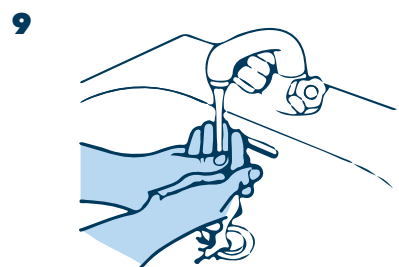

Raise high the Blue!